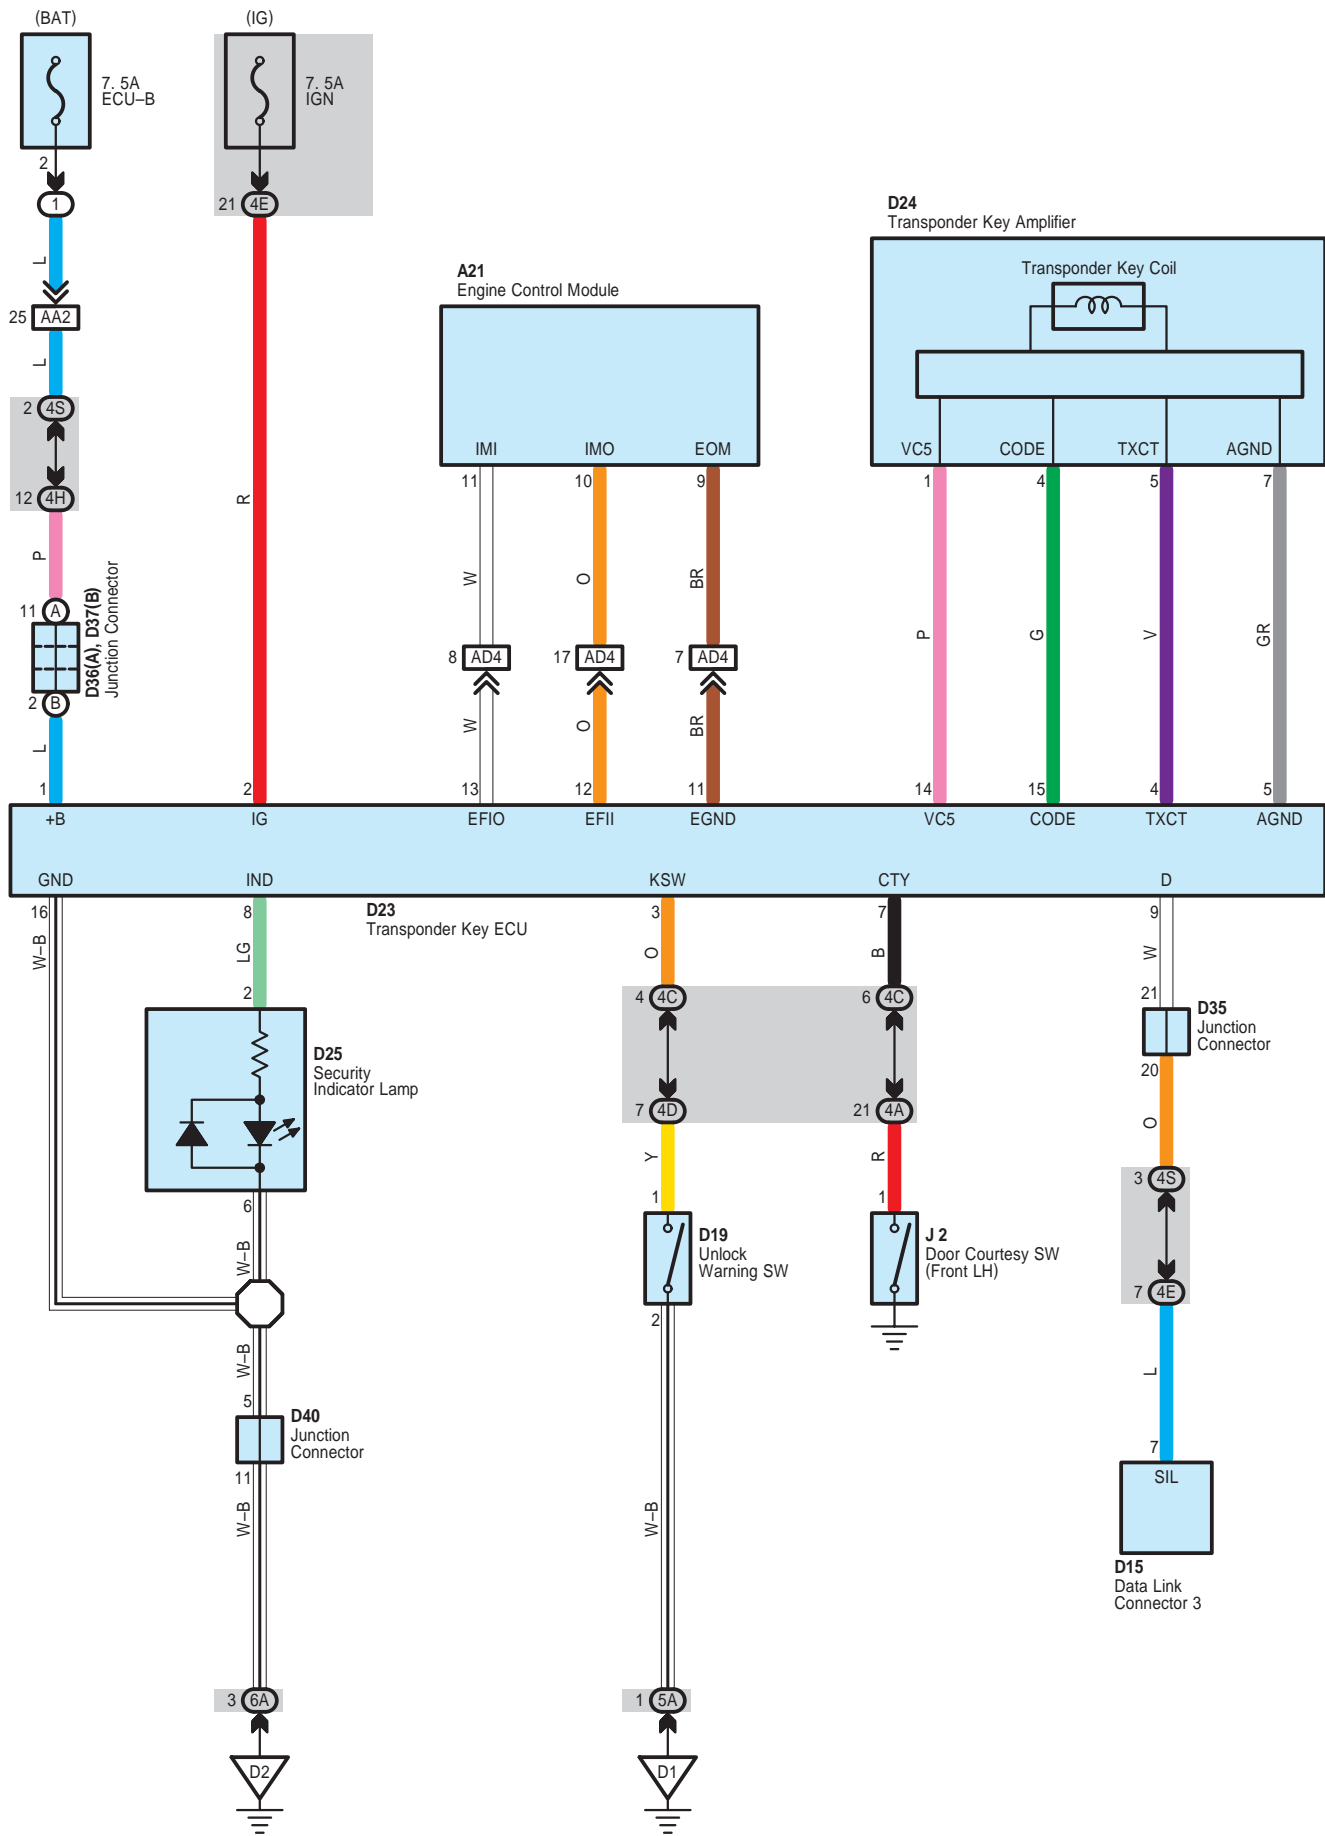

Engine Immobiliser System

Engine Immobiliser System

A 21
Black

D 15
White

D 19
White

D 23
White

D 24
Black

D 25
Black

D 35
White

D 36
White

D 37
White

D 40
White

J 2
White

4A
White

4C
White

4D
White

4E
White

4H
White

4S
White

5A
White

6A
White

AA2
White

AD4
Gray